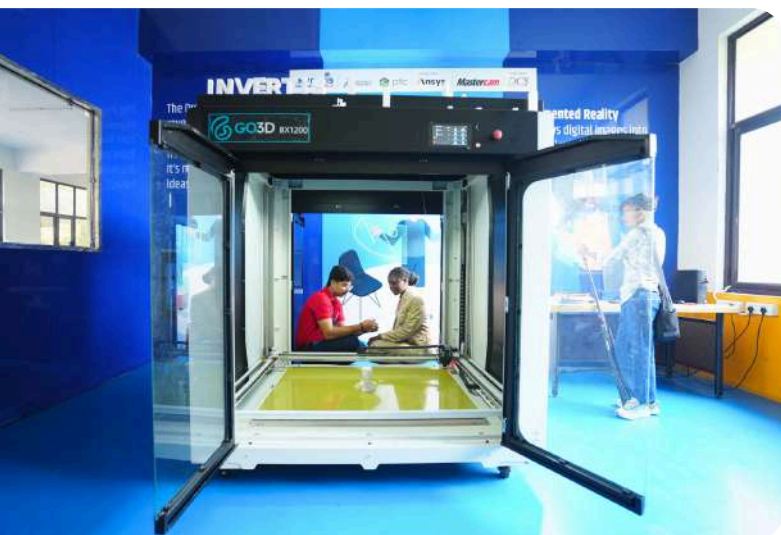

INDUSTRIAL AUTOMATION

SMART MANUFACTURING